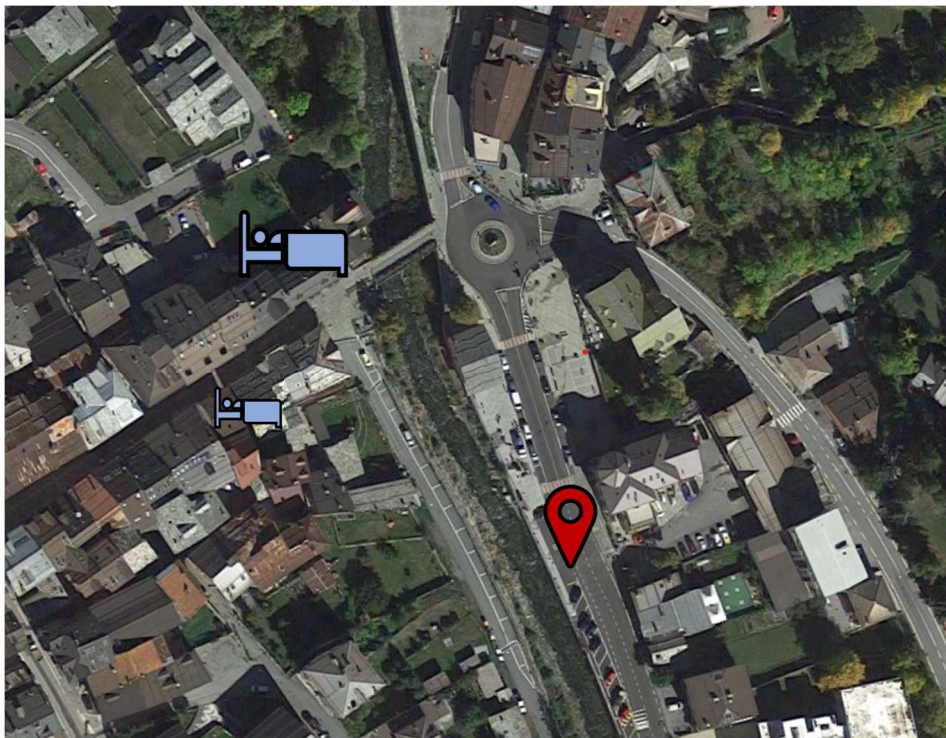

EUROPEAN ARCHERY FIELD CHAMPIONSHIPS

TRANSPORTATION

Hotel/Apartments La Ginestra → Villaggio Olympic Centre - Sansicario Alto

<i>Date</i>	<i>Departure time</i>
September 17 th	09:00 am & 01:15 pm
September 18 th	07:30 am & 08:00 am & 04:00 pm & 04:30 pm
September 19 th	07:30 am & 08:00 am
September 20 th	07:30 am & 08:00 am
September 21 th	07:00 am & 07:30 am & 09:00 am
September 22 th	07:00 am & 07:30 am & 11:30 am
September 23 th	07:00 am & 07:30 am & 10:30 am

PICK UP POINT

HOTEL